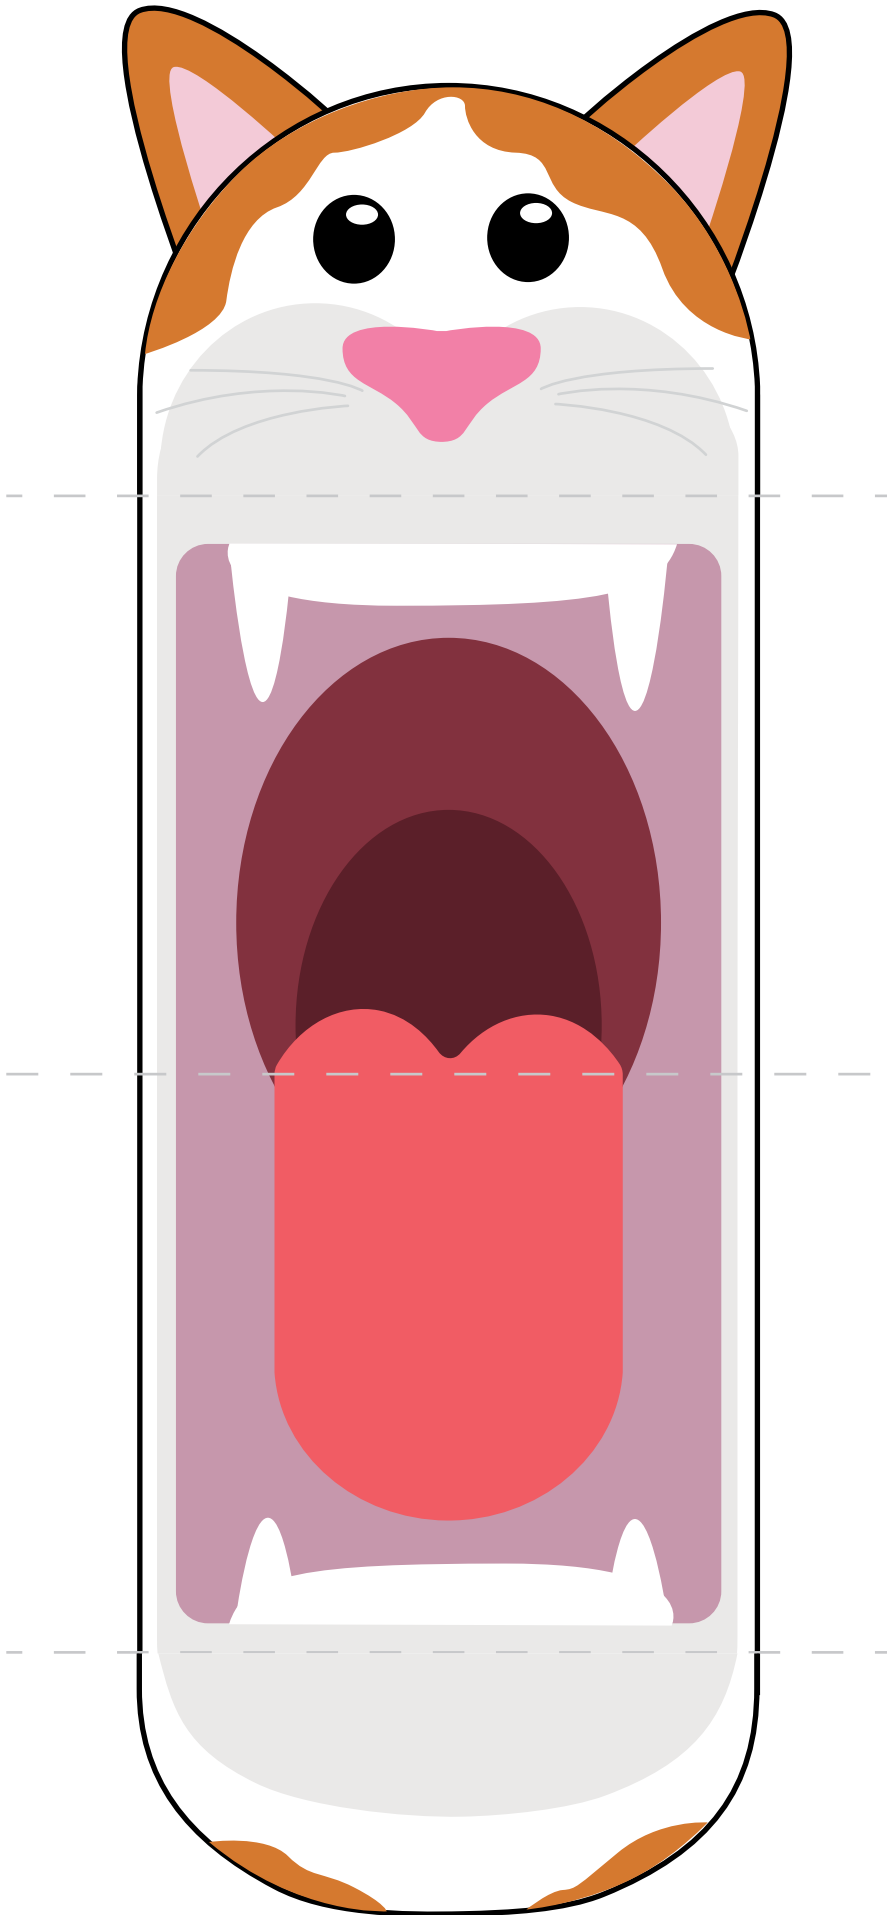

Color.

Cut out the puppet and paper straps.

Fold along the dashed lines (puppet and straps).

Make an arch with the paper straps.

And glue the straps to the puppet.

Cut out the puppet and paper straps.

Fold along the dashed lines (puppet and straps).

Make an arch with the paper straps.

And glue the straps to the puppet.

Cut out the puppet and paper straps.

Fold along the dashed lines (puppet and straps).

Make an arch with the paper straps.

And glue the straps to the puppet.

Cut out the puppet and paper straps.

Fold along the dashed lines (puppet and straps).

Make an arch with the paper straps.

And glue the straps to the puppet.

Cut out the puppet and paper straps.

Fold along the dashed lines (puppet and straps).