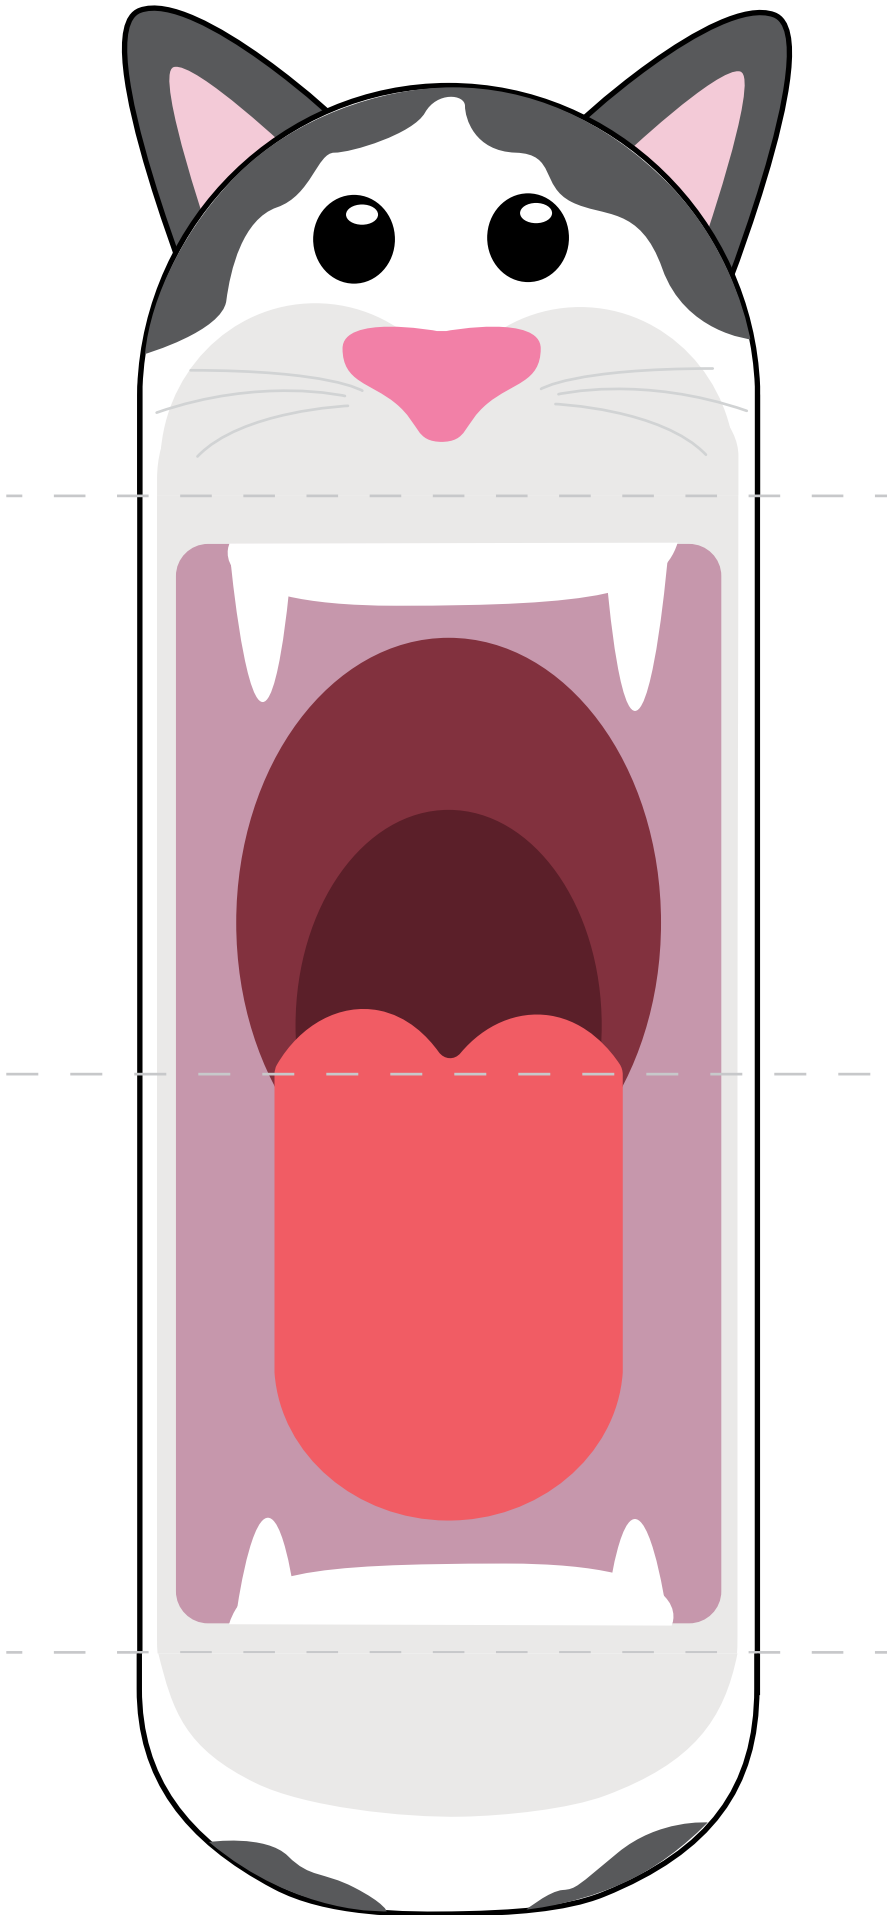

Color.

Cut out the puppet and paper straps.

Fold along the dashed lines (puppet and straps).

Make an arch with the paper straps.

And glue the straps to the puppet.

Cut out the puppet and paper straps.

Fold along the dashed lines (puppet and straps).

Make an arch with the paper straps.

And glue the straps to the puppet.

Cut out the puppet and paper straps.

Fold along the dashed lines (puppet and straps).

Make an arch with the paper straps.

And glue the straps to the puppet.

Cut out the puppet and paper straps.

Fold along the dashed lines (puppet and straps).

Make an arch with the paper straps.

And glue the straps to the puppet.

Cut out the puppet and paper straps.

Fold along the dashed lines (puppet and straps).