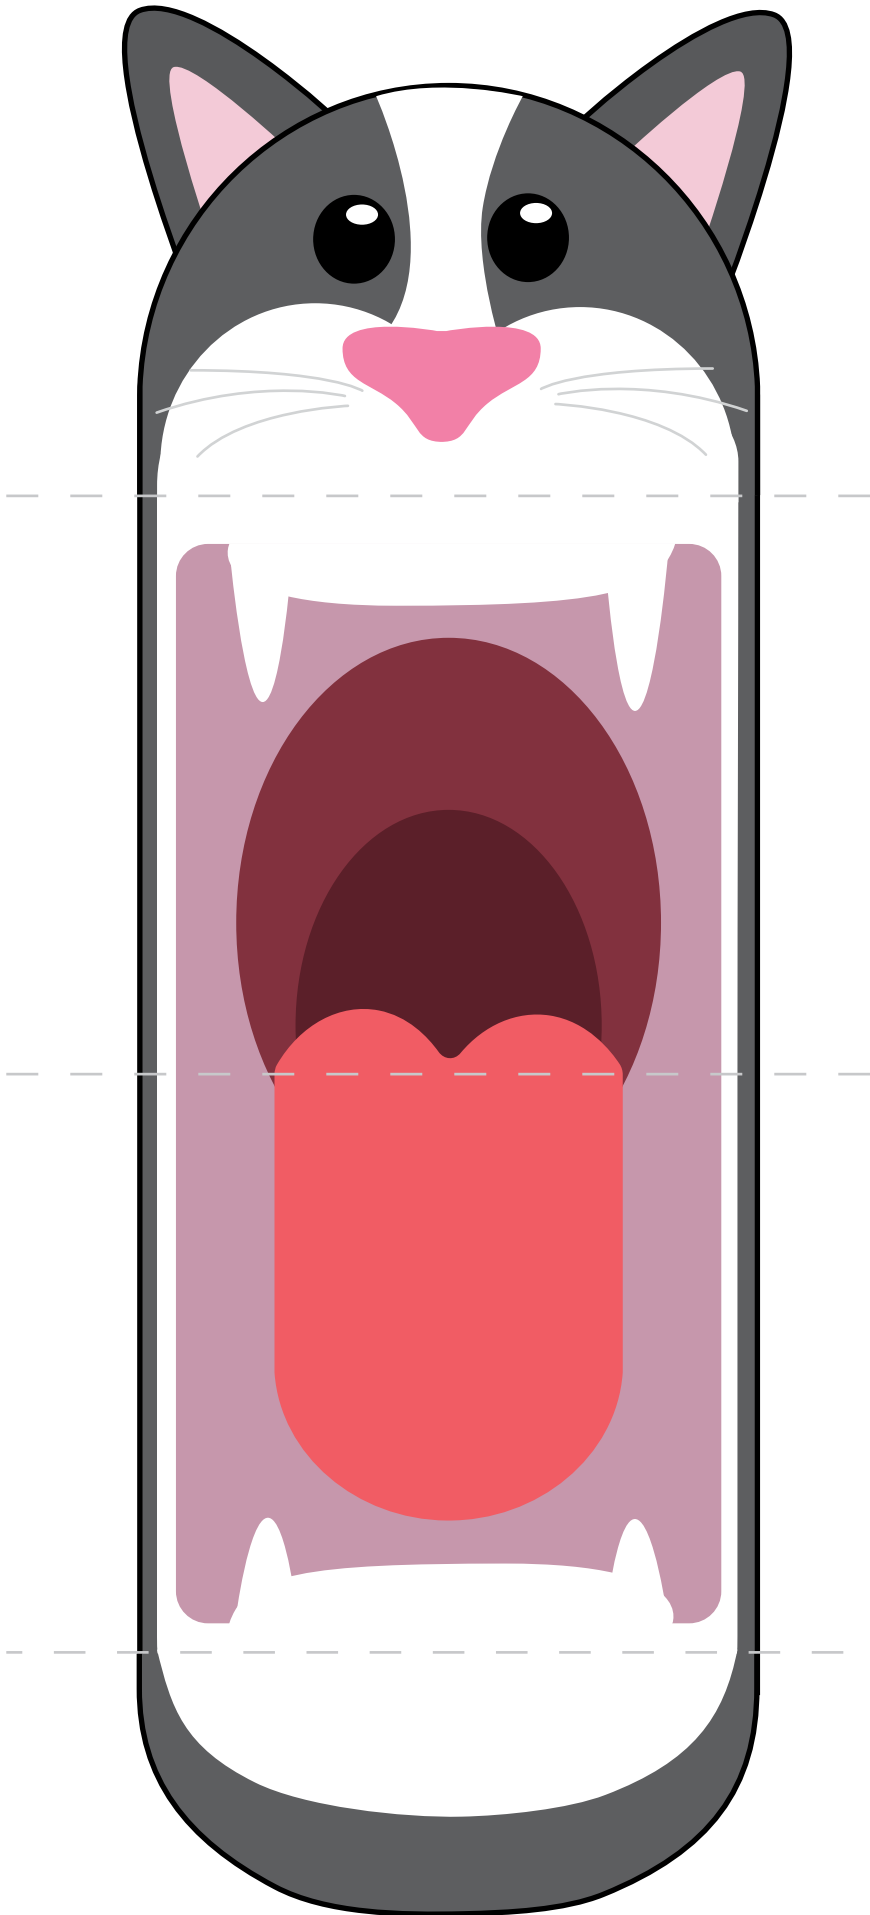

Color.

Cut out the puppet and paper straps.

Fold along the dashed lines (puppet and straps).

Make an arch with the paper straps.

And glue the straps to the puppet.

Cut out the puppet and paper straps.

Fold along the dashed lines (puppet and straps).

Make an arch with the paper straps.

And glue the straps to the puppet.

Cut out the puppet and paper straps.

Fold along the dashed lines (puppet and straps).

Make an arch with the paper straps.

And glue the straps to the puppet.

Cut out the puppet and paper straps.

Fold along the dashed lines (puppet and straps).

Make an arch with the paper straps.

And glue the straps to the puppet.

Cut out the puppet and paper straps.

Fold along the dashed lines (puppet and straps).

Make an arch with the paper straps.

And glue the straps to the puppet.