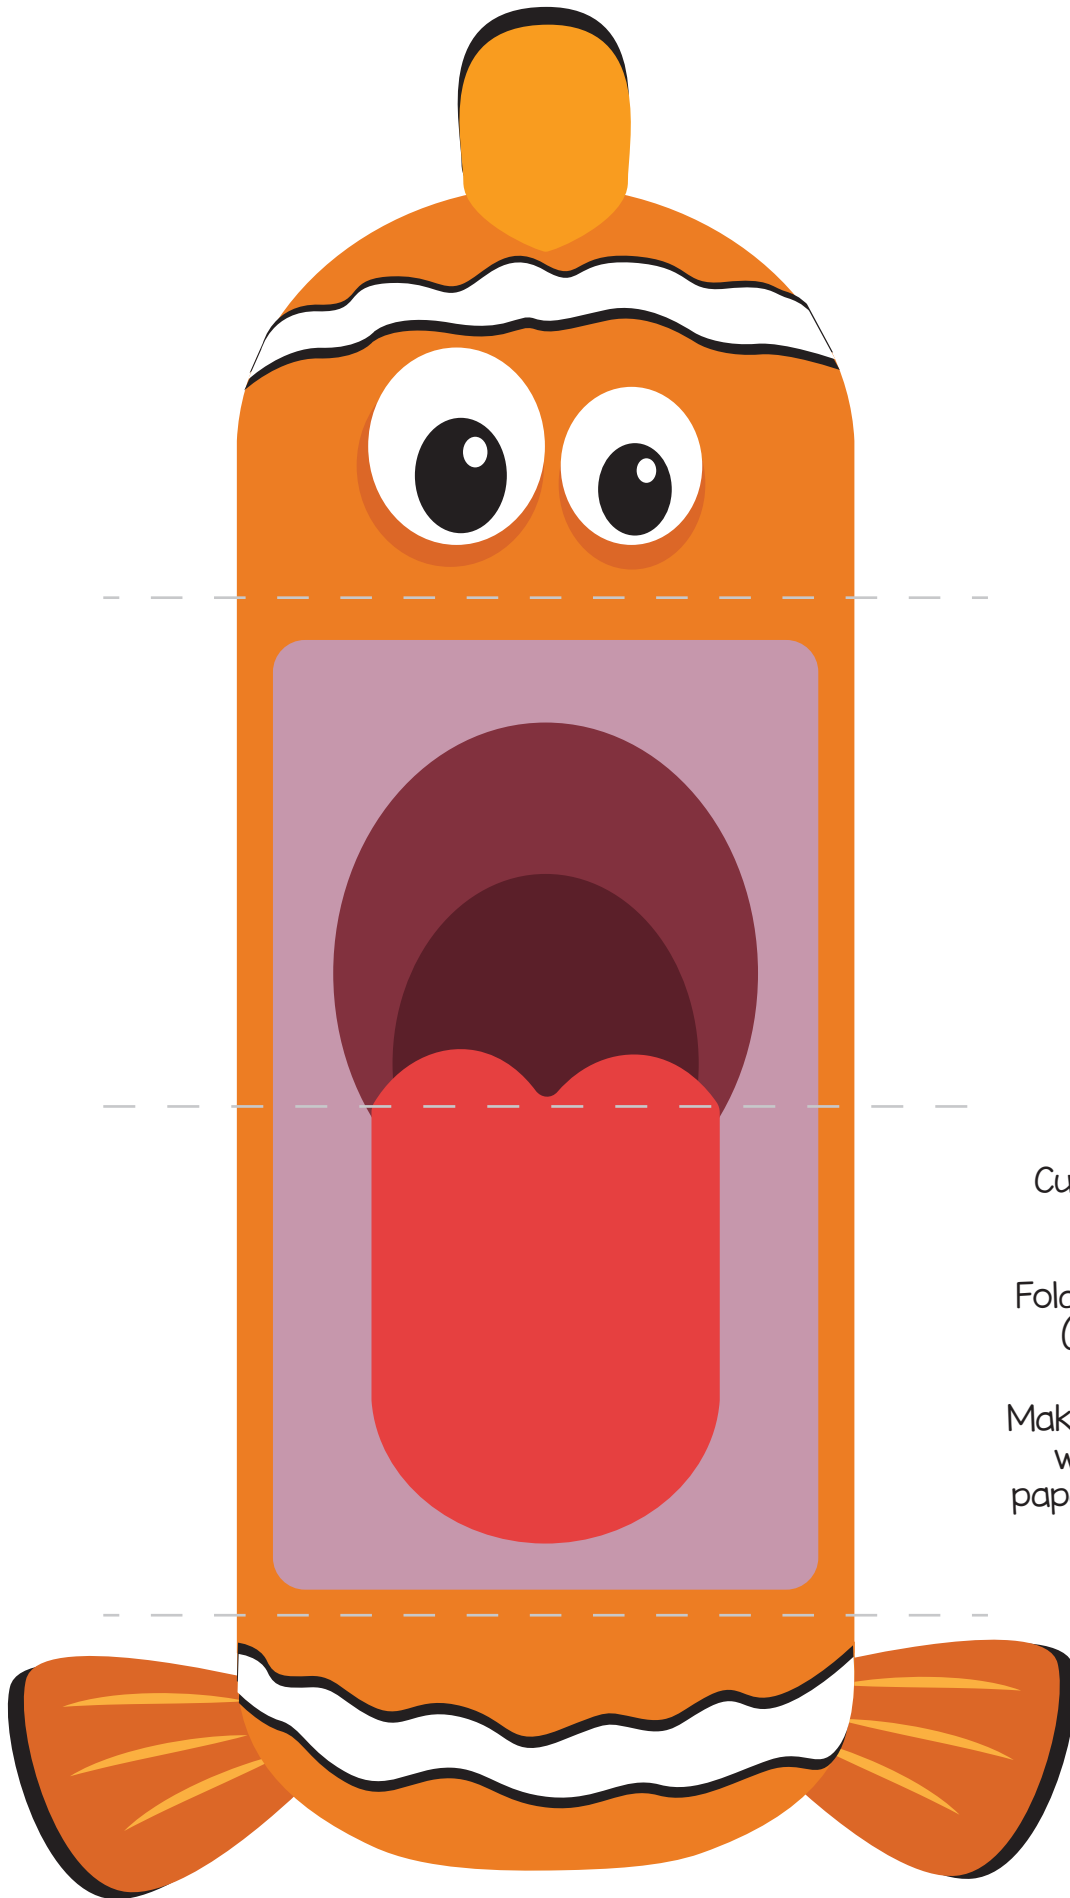

Color.

Cut out the puppet and paper straps.

Fold along the dashed lines (puppet and straps).

Make an arch with the paper straps.

And glue the straps to the puppet.

Cut out the puppet and paper straps.

Fold along the dashed lines (puppet and straps).

Make an arch with the paper straps.

And glue the straps to the puppet.

Cut out the puppet and paper straps.

Fold along the dashed lines (puppet and straps).

Make an arch with the paper straps.

And glue the straps to the puppet.