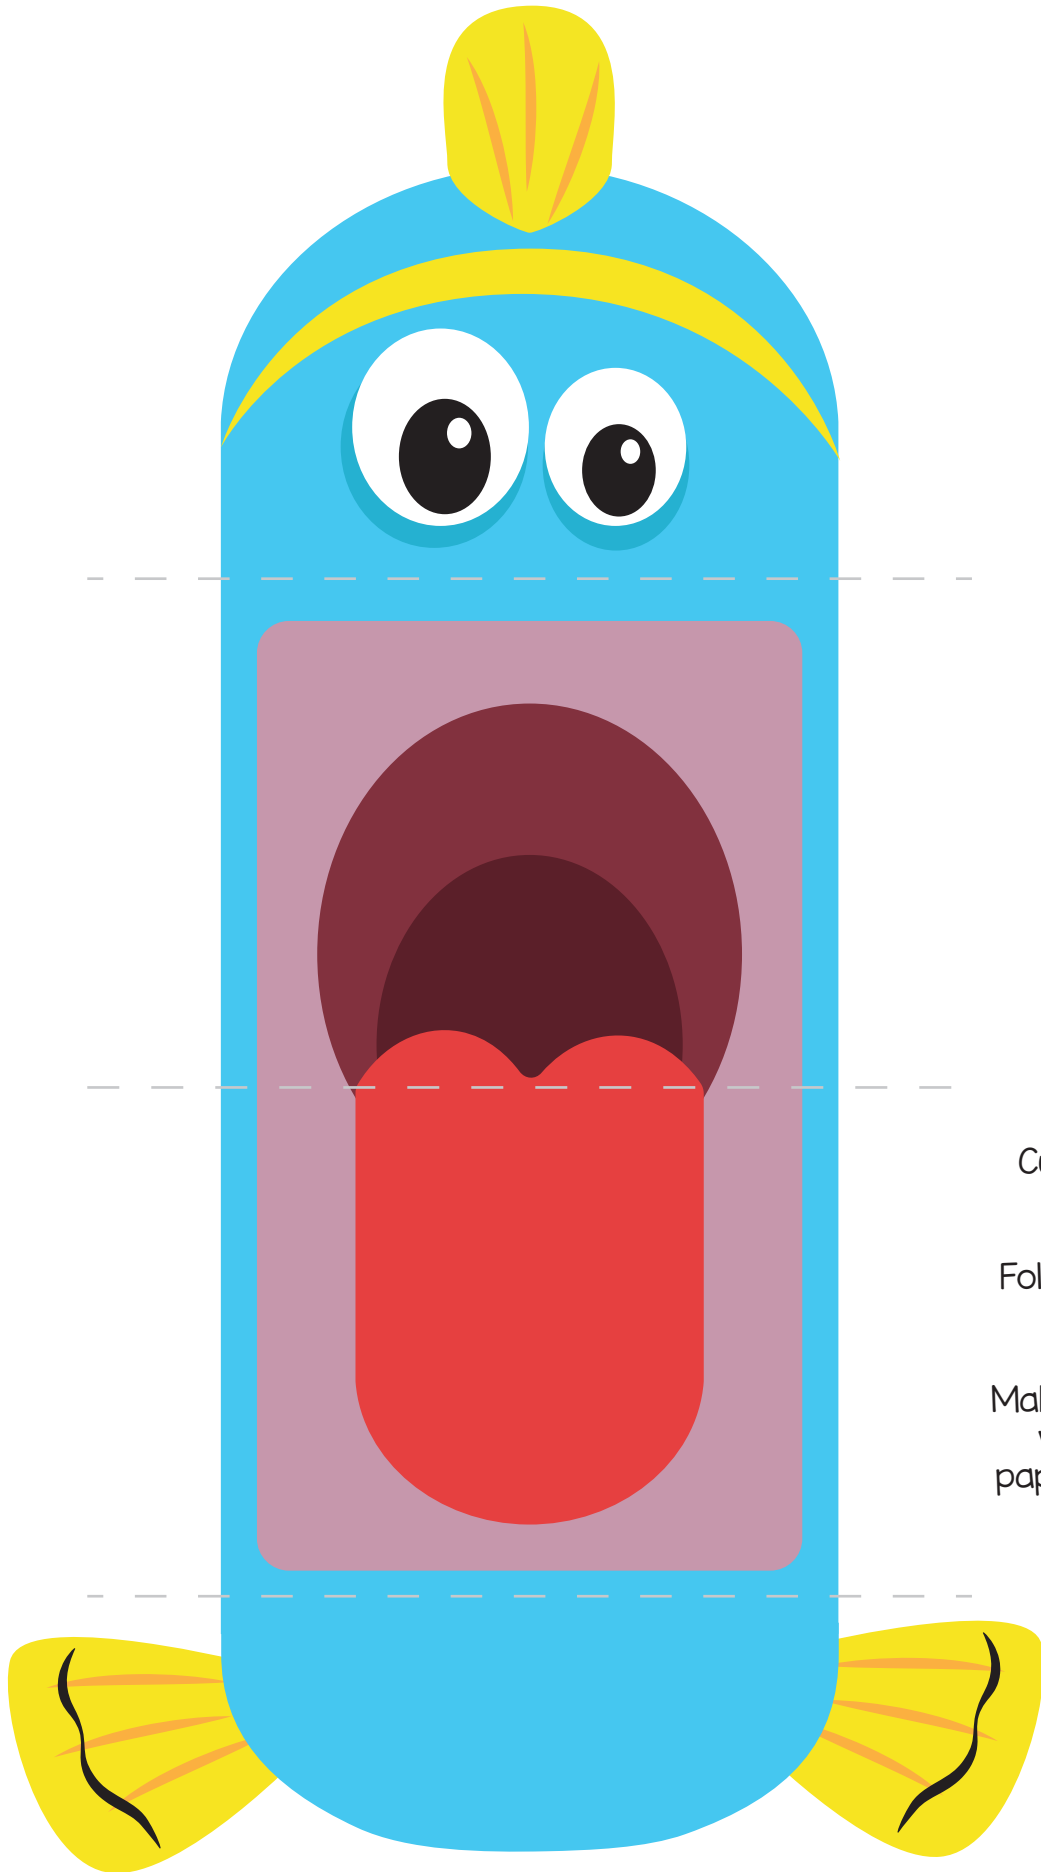

Color.

Cut out the puppet and paper straps.

Fold along the dashed lines (puppet and straps).

Make an arch with the paper straps.

And glue the straps to the puppet.

Cut out the puppet and paper straps.

Fold along the dashed lines (puppet and straps).

Make an arch with the paper straps.

And glue the straps to the puppet.

Cut out the puppet and paper straps.

Fold along the dashed lines (puppet and straps).

Make an arch with the paper straps.

And glue the straps to the puppet.