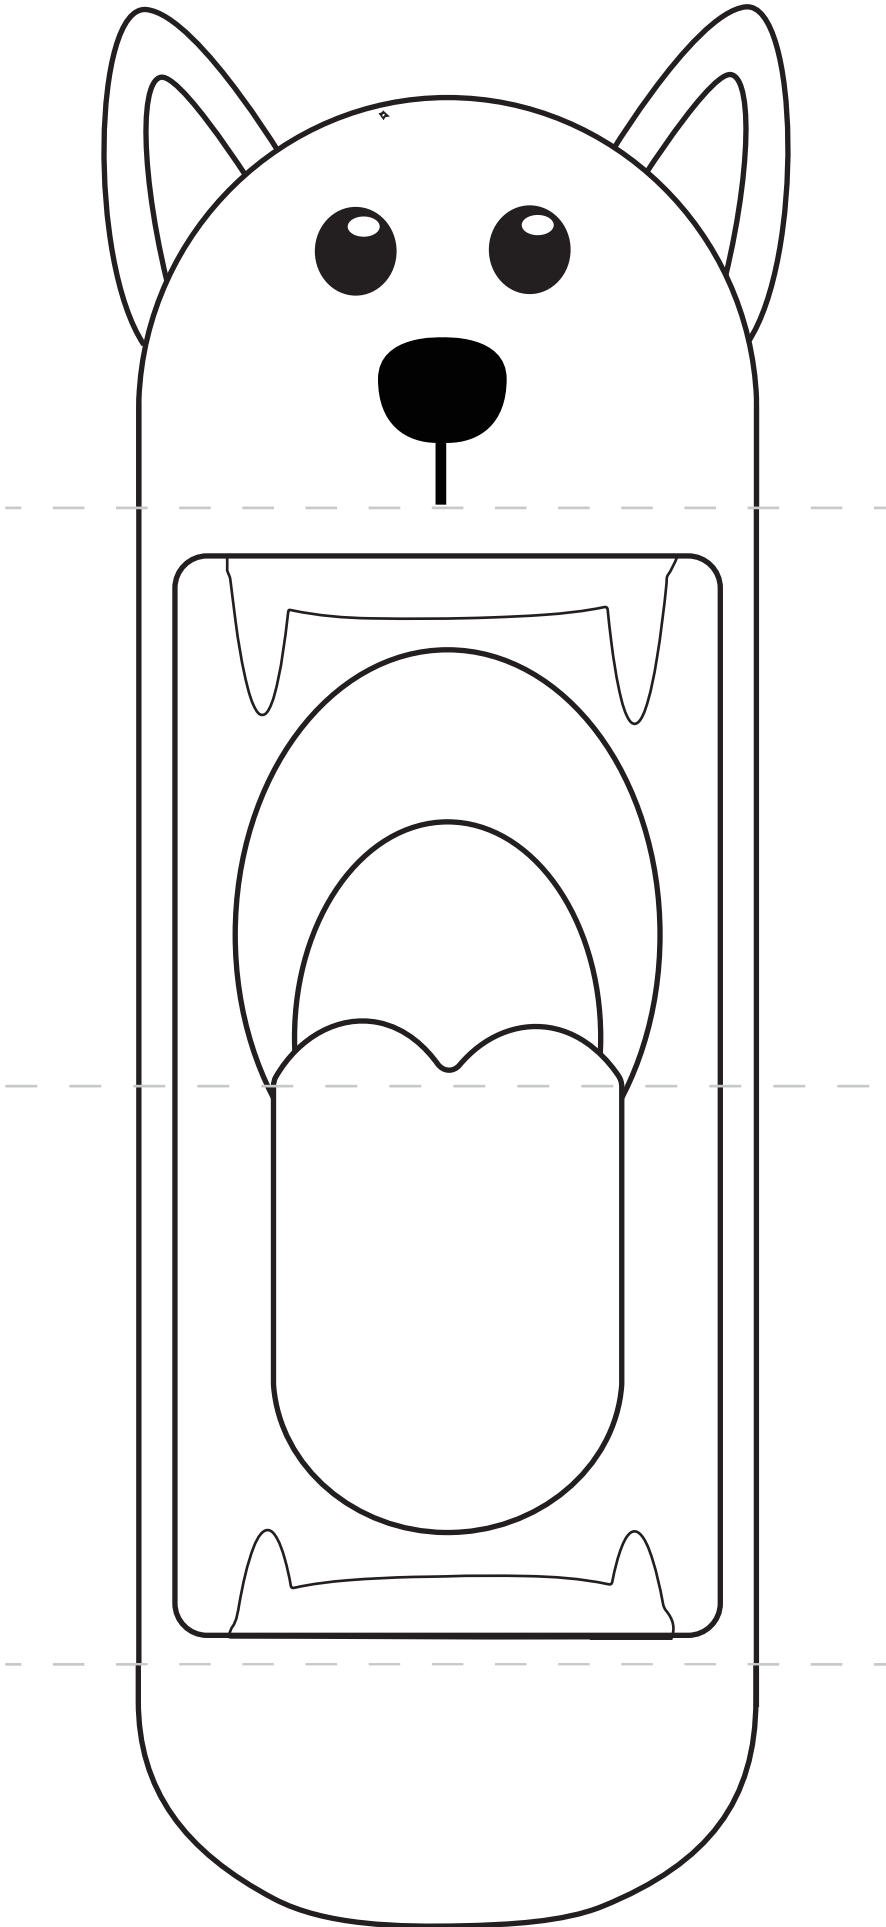

Color.

Cut out the puppet and paper straps.

Fold along the dashed lines (puppet and straps).

Make an arch with the paper straps.

And glue the straps to the puppet.

Cut out the puppet and paper straps.

Fold along the dashed lines (puppet and straps).

Make an arch with the paper straps.

And glue the straps to the puppet.

Cut out the puppet and paper straps.

Fold along the dashed lines (puppet and straps).

Make an arch with the paper straps.

And glue the straps to the puppet.

Cut out the puppet and paper straps.

Fold along the dashed lines (puppet and straps).

Make an arch with the paper straps.

And glue the straps to the puppet.

Cut out the puppet and paper straps.

Fold along the dashed lines (puppet and straps).