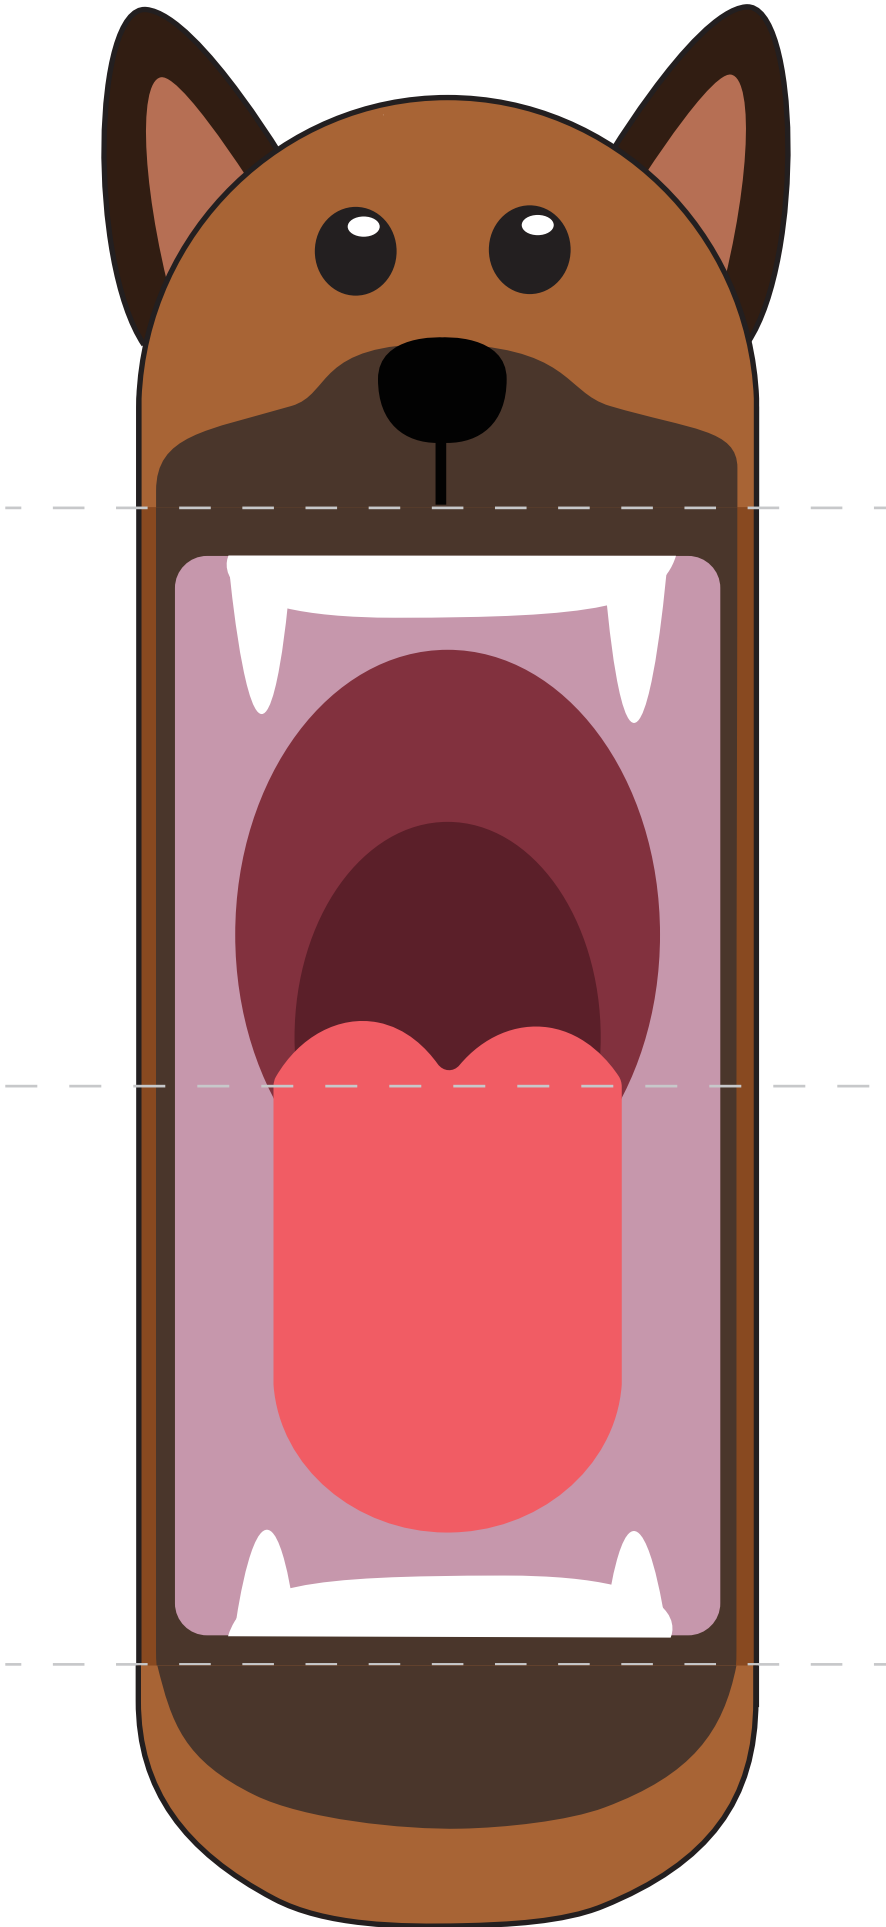

Color.

Cut out the puppet and paper straps.

Fold along the dashed lines (puppet and straps).

Make an arch with the paper straps.

And glue the straps to the puppet.

Cut out the puppet and paper straps.

Fold along the dashed lines (puppet and straps).

Cut out the puppet and paper straps.

Fold along the dashed lines (puppet and straps).

Make an arch with the paper straps.

And glue the straps to the puppet.

Cut out the puppet and paper straps.

Fold along the dashed lines (puppet and straps).

Make an arch with the paper straps.

And glue the straps to the puppet.

Cut out the puppet and paper straps.

Fold along the dashed lines (puppet and straps).

Make an arch with the paper straps.

And glue the straps to the puppet.

Cut out the puppet and paper straps.

Fold along the dashed lines (puppet and straps).

Make an arch with the paper straps.

And glue the straps to the puppet.