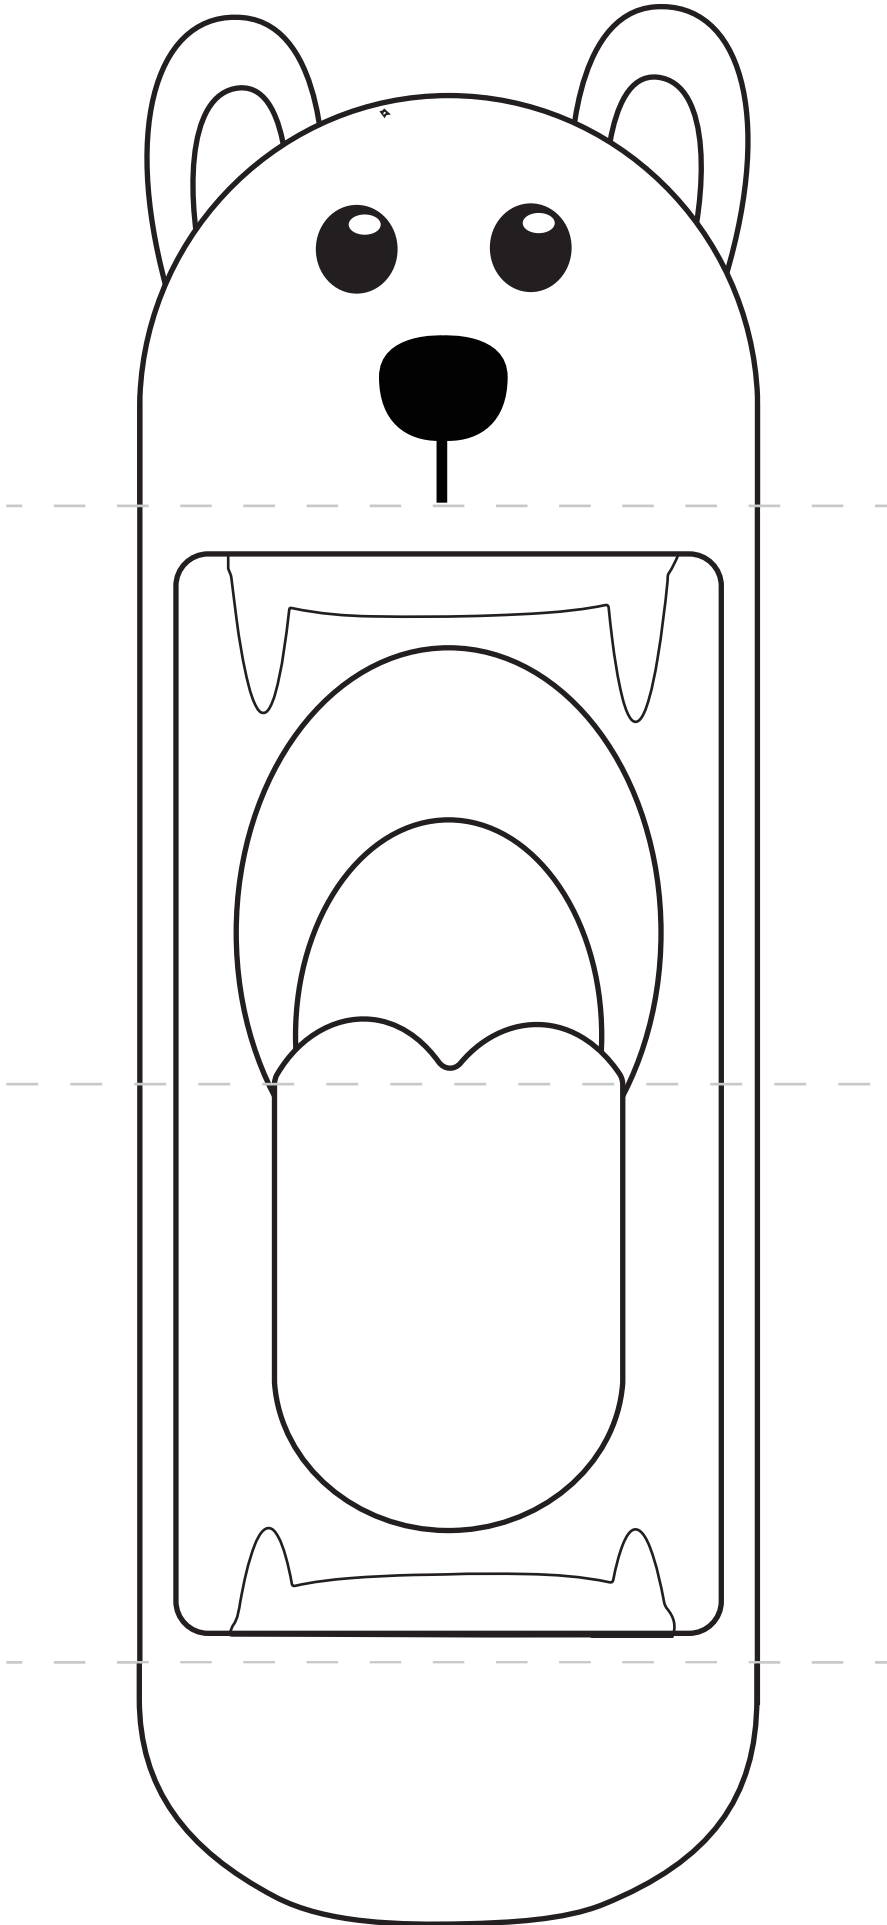

Color.

Cut out the puppet and paper straps.

Fold along the dashed lines (puppet and straps).

Make an arch with the paper straps.

And glue the straps to the puppet.

Cut out the puppet and paper straps.

Fold along the dashed lines (puppet and straps).

Make an arch with the paper straps.

And glue the straps to the puppet.

Cut out the puppet and paper straps.

Fold along the dashed lines (puppet and straps).

Make an arch with the paper straps.

And glue the straps to the puppet.

Cut out the puppet and paper straps.

Fold along the dashed lines (puppet and straps).

Make an arch with the paper straps.

And glue the straps to the puppet.

Cut out the puppet and paper straps.

Fold along the dashed lines (puppet and straps).